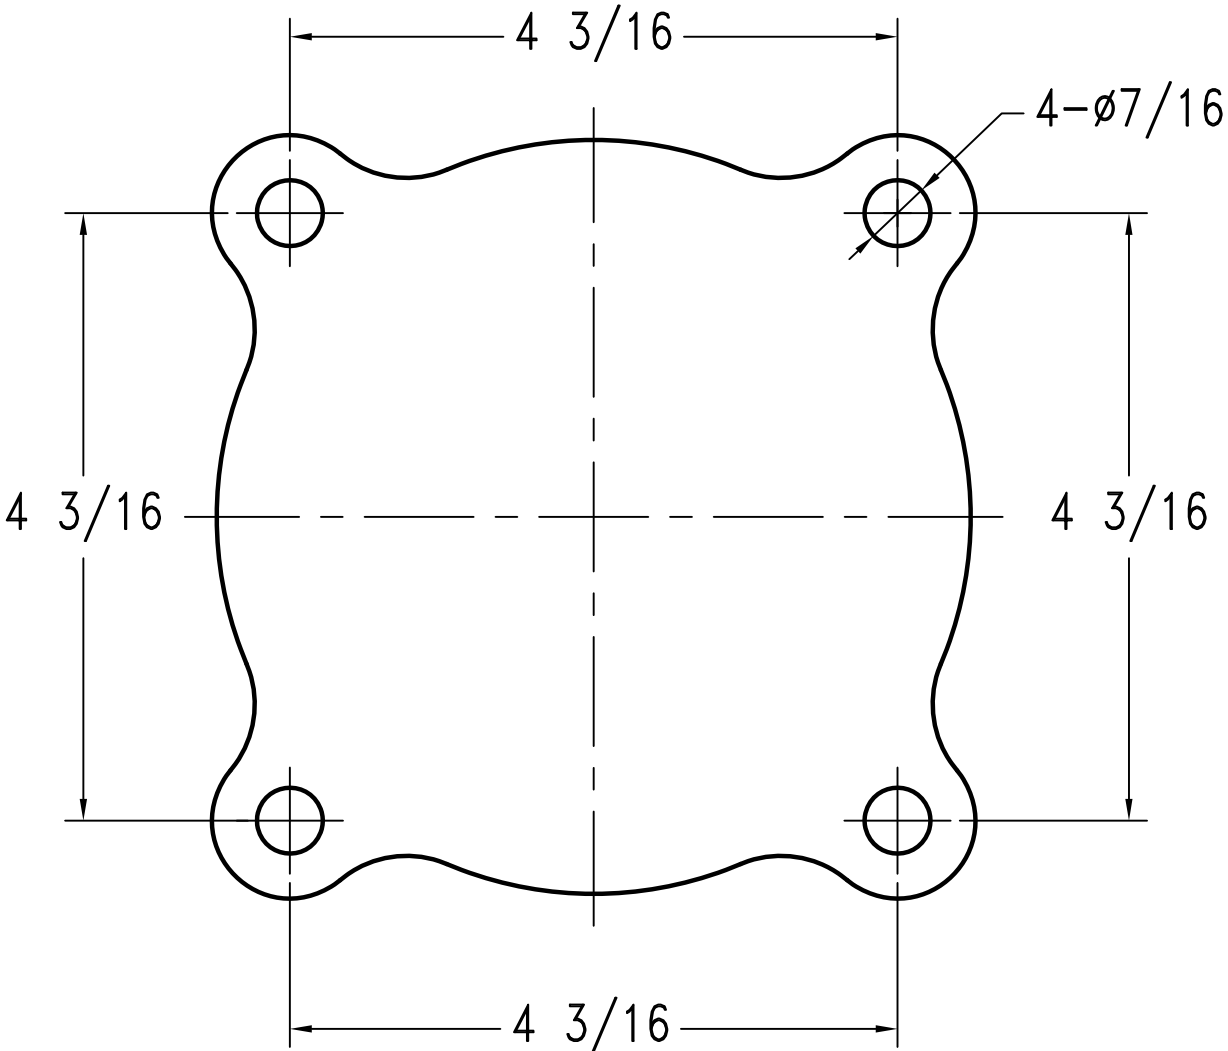

YOST MODEL 445

YOST VISES LLC.
388 WEST 24 STREET
HOLLAND,MI 49423
WWW.YOSTVISES.COM
SALES@YOSTVISES.COM

X.XX+/-0.05
X.XXX+/-0.01